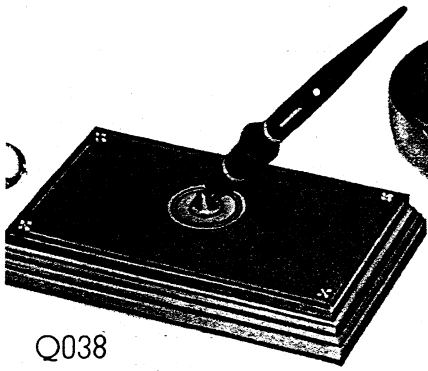

Q038

S158 GSUNE. Green Brazilian Onyx with gold trim. 8 x 4 1/2 inches. With LIFETIME Pen $20.00.

Q018 GPABO. Gun metal mirror glass, with pin scoop and pencil groove. 10 x 5 1/2 inches. With LIFETIME Pen $17.50.

Q038 GPIXU. Gun metal mirror glass with gold trim. 7 x 4 1/2 inches. With LIFETIME Pen $17.50.

R045 CABYN. Same as above except mirror glass on satin chrome trim. 7 x 4 1/2 inches. With No. 5 Pen $15.00. With LIFETIME Pen $17.50.

Q028 GPEZO. Black and gold Italian marble base with pin scoop and gold name plate. 4 1/2 x 7 inches. With LIFETIME Pen $17.50.

S128 GSEKI. Black Carrara with gold trim. 8 x 5 inches. With LIFETIME Pen $20.00.

S048 PIVEZ. Green Brazilian Onyx with gold trim. 4 1/2 x 8 inches. With LIFETIME Pen $20.00.

S168 GTAPE. Black and gold Italian marble with two pin scoops, gold trim. 8 x 4 1/2 inches. With LIFETIME Pen $20.00.

S109 PIXER. Inlaid black Formica with chromium trim. 5 x 7 1/2 inches. With two LIFETIME Pens $20.00.

S068 PIXRA. Black Carrara with pin scoop and gold name plate. 6 x 9 inches. With LIFETIME Pen $20.00.

S061 GOBER. Same as Desk Set above with one AUTOGRAPH LIFETIME Pen for facsimile signature engraving (see page 14) $28.00.

S038 CABEL. Green Brazilian Onyx with gold trim. 8 x 4 1/2 inches. With LIFETIME Pen $20.00.

S148 GSOMA. Green Brazilian Onyx with gold trim. 7 x 4 inches. With LIFETIME Pen $20.00.

S139 GSILO. Black and gold Italian marble. 7 x 3 3/4 inches. With two LIFETIME Pens $20.00.

The Gold Trim Desk Sets illustrated on this page with LIFETIME Pens are also available with AUTOGRAPH LIFETIME Pens for facsimile signature engraving (see page 14) at $8.00 additional per pen.